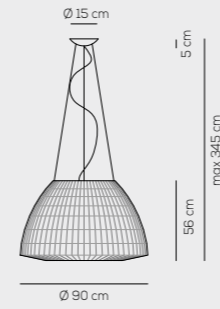

SPBEL090LEDNEXX

bell

Manuel Vivian

SP BEL 090 E27
SP BEL 090 LED
kg 13,5 m³ 1,06

SP BEL 090 E27

IP20 +LED

E27 4 x Max 20W LED or
E27 4 x Max 46W halogen

220-240VAc

SP BEL 090 LED

ETL in progress

IP20 CRI90 LED

3000K*
4000K upon request

LED 88W - diffused beam
~9610 lm* 109 lm/W* source

110-240VAc

diffusore INCLUSO, con illuminazione verso alto e basso /
diffuser INCLUDED, with upward and downward lighting

Colours
BC white
BW warm white
GI gold yellow
NE black
RS red

example composition code
SP BEL090 E27 BW XX

SP BEL 118 E27
SP BEL 118 LED
kg 16,5 m³ 1,9

SP BEL 118 E27

IP20 +LED

E27 4 x Max 20W LED or
E27 4 x Max 57W halogen

220-240VAc

SP BEL 118 LED

ETL in progress

IP20 CRI90 LED

3000K*
4000K upon request

LED 98W - diffused beam
~10719 lm* 109 lm/W* source

110-240VAc

diffusore INCLUSO, con illuminazione verso alto e basso /
diffuser INCLUDED, with upward and downward lighting

Colours
BC white
BW warm white
GI gold yellow
NE black
RS red

example composition code
SP BEL 118 E27 BW XX

SP BEL 180 E27
SP BEL 180 LED
kg 39 m³ 5,7

SP BEL 180 E27

IP20 +LED

4 x Max 16W + 1 x Max 9,5W LED or
4 x Max 57W + 1 x Max 46W halogen

220-240VAc

SP BEL 180 LED

ETL in progress

IP20 CRI90 LED

3000K*
4000K upon request

LED 98W - diffused beam
~10719 lm* 109 lm/W* source

110-240VAc

diffusore INCLUSO, con illuminazione verso alto e basso /
diffuser INCLUDED, with upward and downward lighting

Colours
BC white
BW warm white
GI gold yellow
NE black
RS red

example composition code
SP BEL 180 E27 BW XX