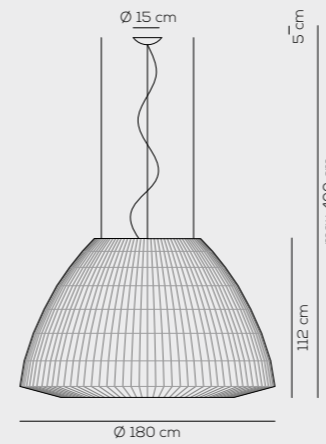

SP BEL 118 E27

IP20 +LED

E27 4 x Max 20W LED or
E27 4 x Max 57W halogen

220-240VAc

SP BEL 118 LED

ETL in progress

IP20 CRI90 LED

3000K*
4000K upon request

LED 98W - diffused beam
~10719 lm* 109 lm/W* source

110-240VAc

diffusore INCLUSO, con illuminazione verso alto e basso /
diffuser INCLUDED, with upward and downward lighting

Colours
BC white
BW warm white
GI gold yellow
NE black
RS red

example composition code
SP BEL 118 E27 BW XX

SP BEL 180 E27
SP BEL 180 LED
kg 39 m³ 5,7